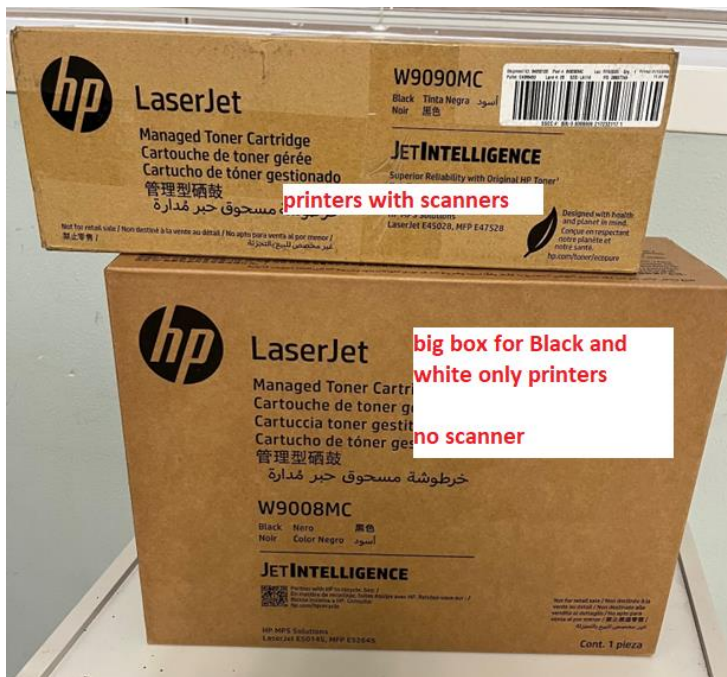

How to get toners at the Admin Building

Go to the large printer near Jacki.

There is also a new box there (as of 3/19/2026).

To the left of the printer, locate the box labeled **“Toners.”**

Types of Desktop Printers

There are two types of desktop printers:

- Printers **with a scanner**
- Printers **without a scanner**

Printer Types and Toner Locations

Color LaserJet Managed MFP E47528 (Printer/Scanner)

- Has a scanner
- Prints in color
- Use the **smaller box**

HP LaserJet Managed E50145 (Black & White Printer only)

- No scanner
- Prints in black and white only
- Use the **large box**

for color printers with scanner, smaller box

LaserJet

Managed Toner Cartridge
Cartouche de toner gérée
Cartucho de tóner gestionado
管理型硒鼓
خرطوشة مسحوق جبر مُدارة

W9090MC

Black Tinta Negra أسود
Noir 黑色

for printer without scanner - Black and White only

LaserJet

Original HP Managed Toner
Cartridge / Cartouche de toner
HP Managed authentique /
Cartuccia di toner HP Managed
originale / Cartucho de tóner
Original HP gestionado / HP 原
裝管理型硒鼓
خرطوشة مسحوق جبر HP
الأصلية المادة